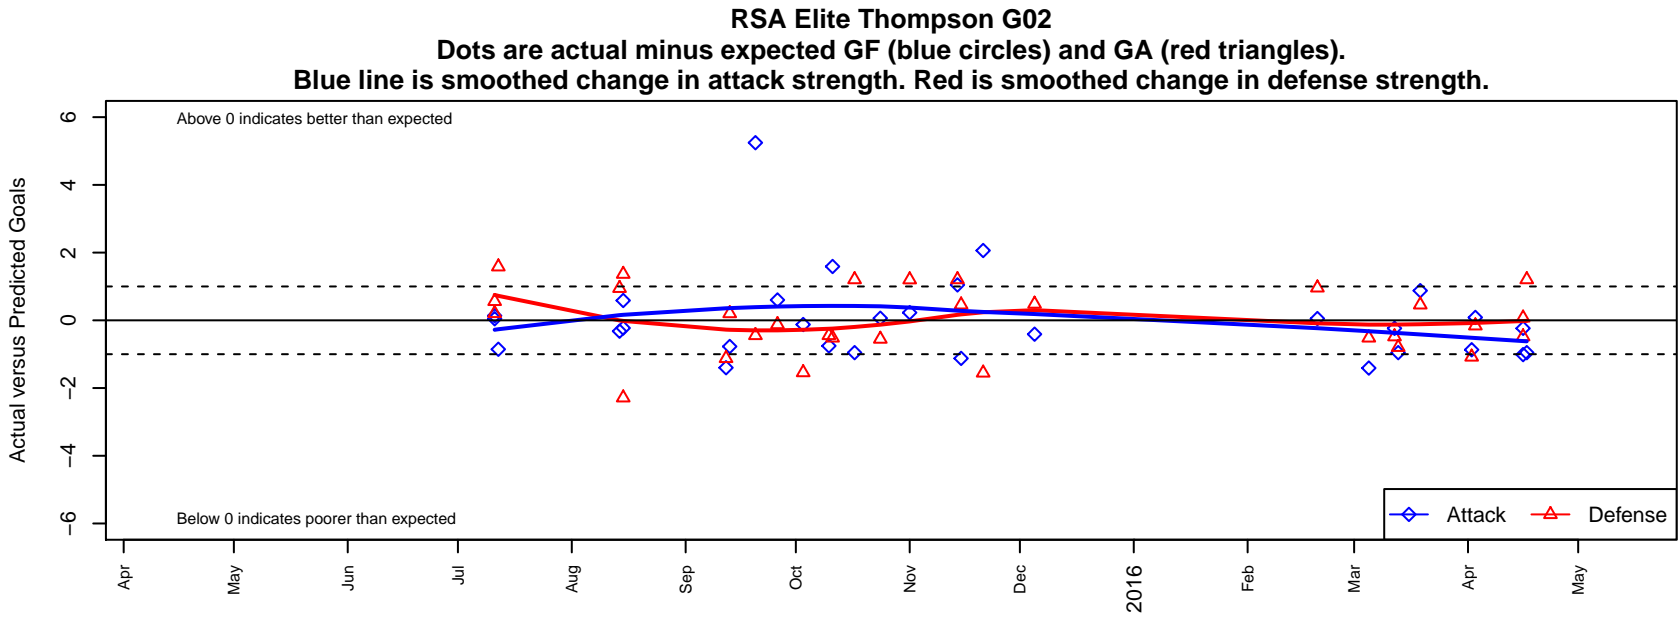

**attack and defense variance (black dot)
relative to other teams
and top 10 in region**

**attack and defense rating
relative to others at age
and all opponents in last 13 months**

RSA Elite Thompson G02

Rainier Soccer Alliance
Puyallup, WA
G02 total strength=688
attack=0.62 defense=0.74
fall league = PSPL Classic 2 U13
spr league = Spr PSPL Classic 2 U13

alt names used:
RSA Elite Thompson GU13
RSA ELITEGU13 THOMPSON
RSA ELITEGU-13 THOMPSON
RSA Elite Thompson GU13
RAINIER SA RSA ELITE THOMPSON (WA)

Venues played:
2015 Gunners Invitational U13/U14 Silver
2015 Skagit Super Cup U13 Gold
2015 PSPL Classic 2 U13
2015 Spr PSPL Classic 2 U13
2015 WA Cup GU13 Bronze U13