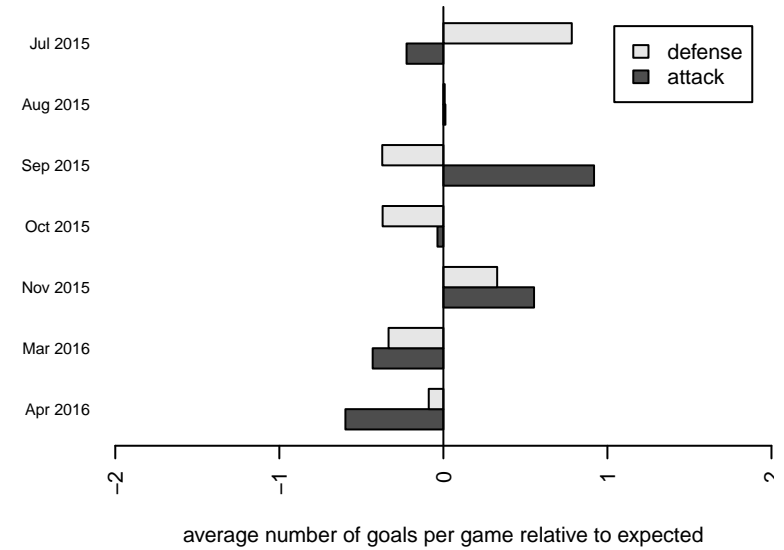

Performance relative to 13 month average