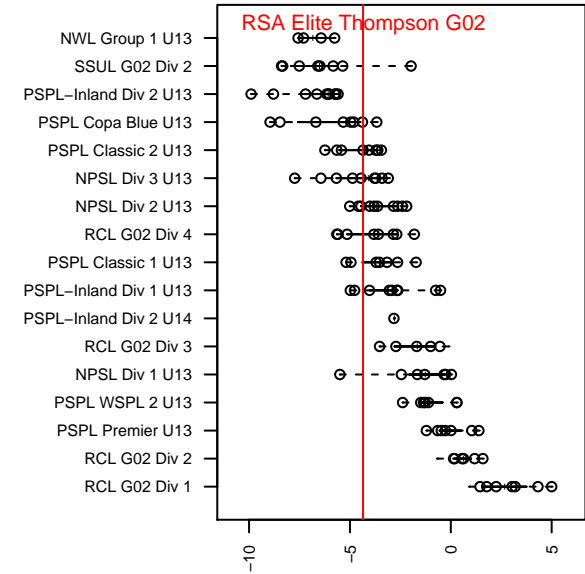

**attack and defense rating
relative to others at age
and all opponents in last 13 months**