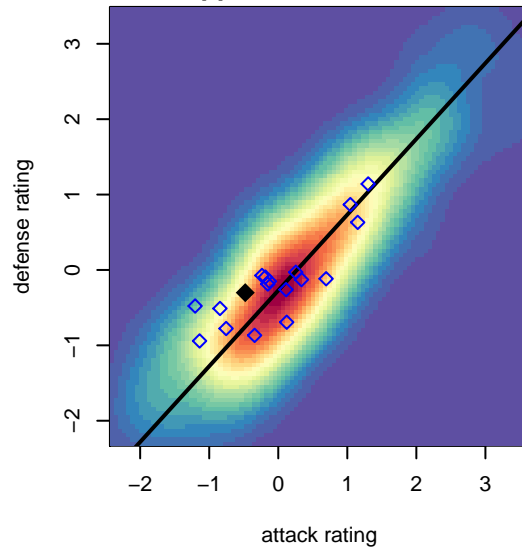

**attack and defense rating
relative to others at age
and all opponents in last 13 months**