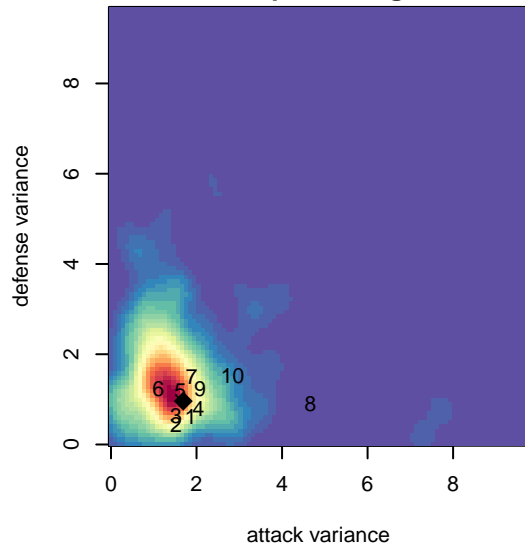

**attack and defense variance (black dot)
relative to other teams
and top 10 in region**