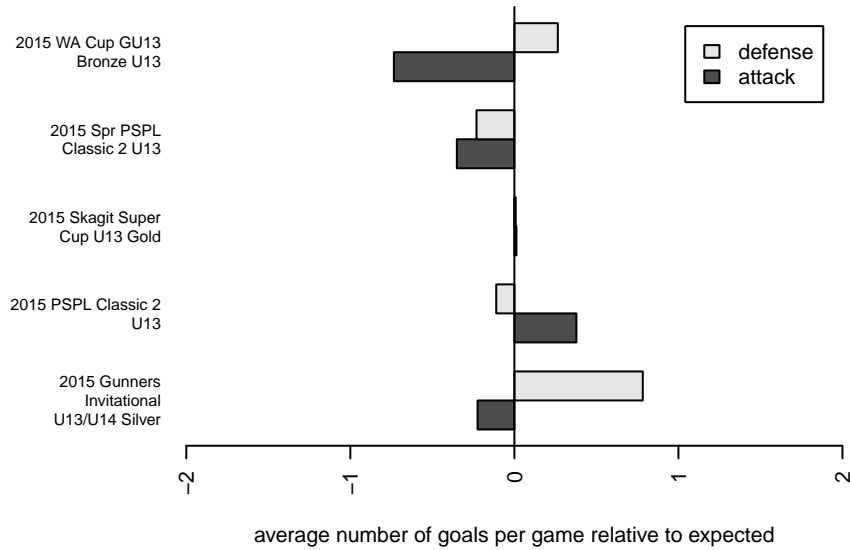

Performance relative to 13 month average